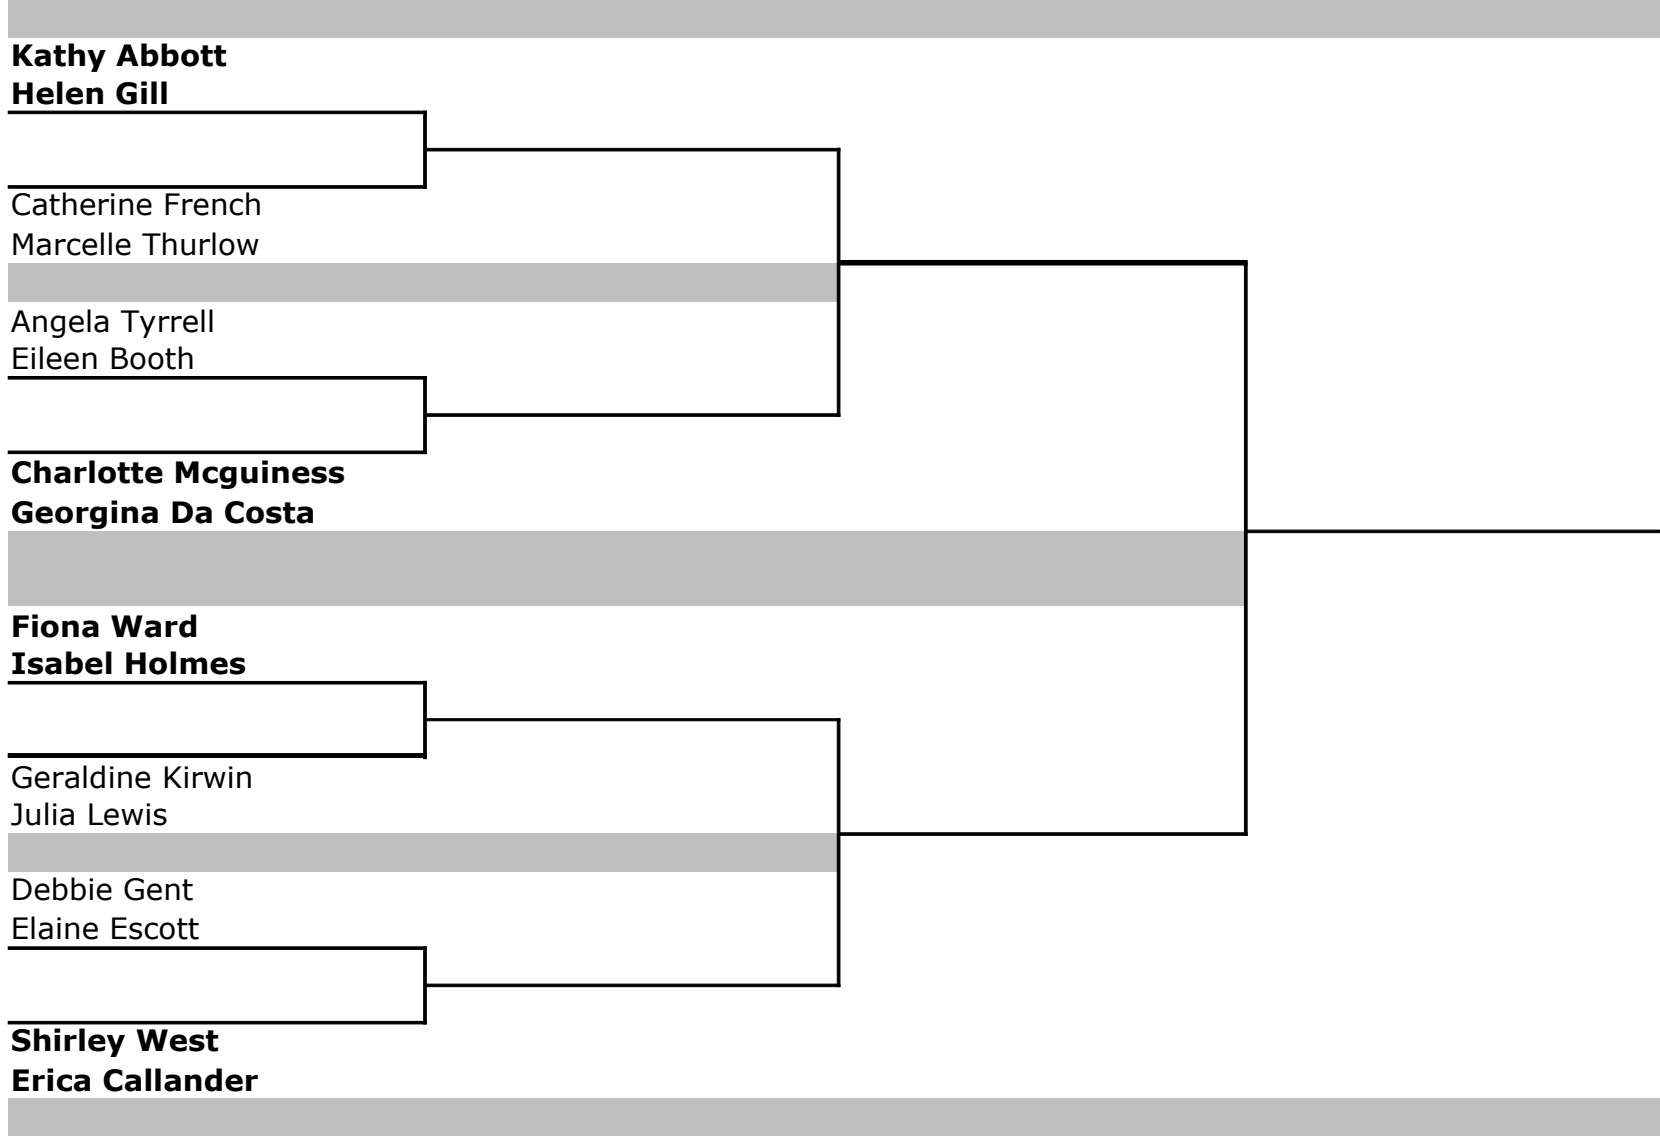

Ladies Doubles

Quarter Finals
date

Semi Finals
date

Final
date

Kathy Abbott
Helen Gill

Catherine French
Marcelle Thurlow

Angela Tyrrell
Eileen Booth

Charlotte McGuinness
Georgina Da Costa

Fiona Ward
Isabel Holmes

Geraldine Kirwin
Julia Lewis

Debbie Gent
Elaine Escott

Shirley West
Erica Callander