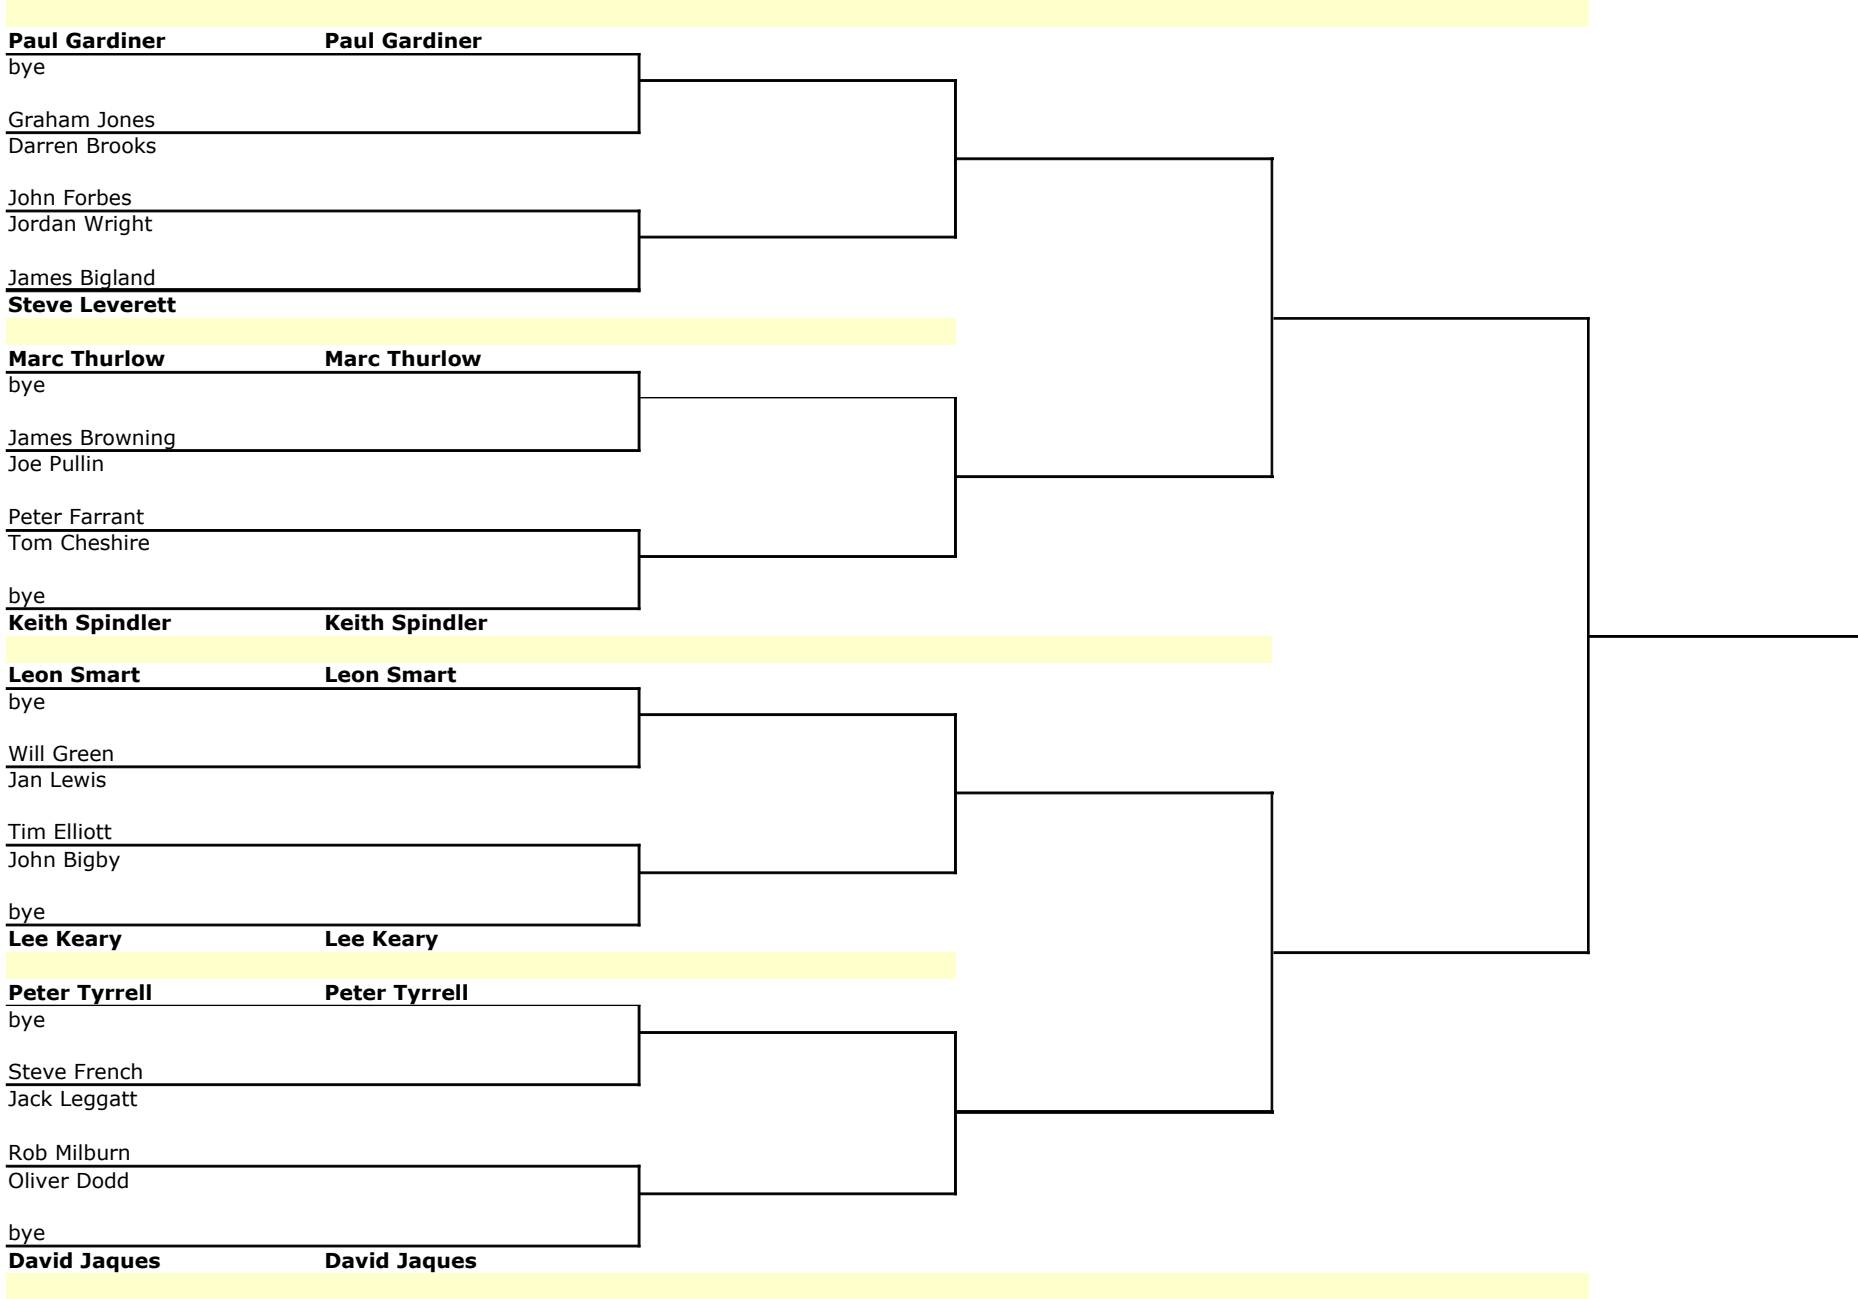

Jack Leggatt

Rob Milburn

Oliver Dodd

bye

David Jaques

David Jaques

Mixed Doubles

1st Round