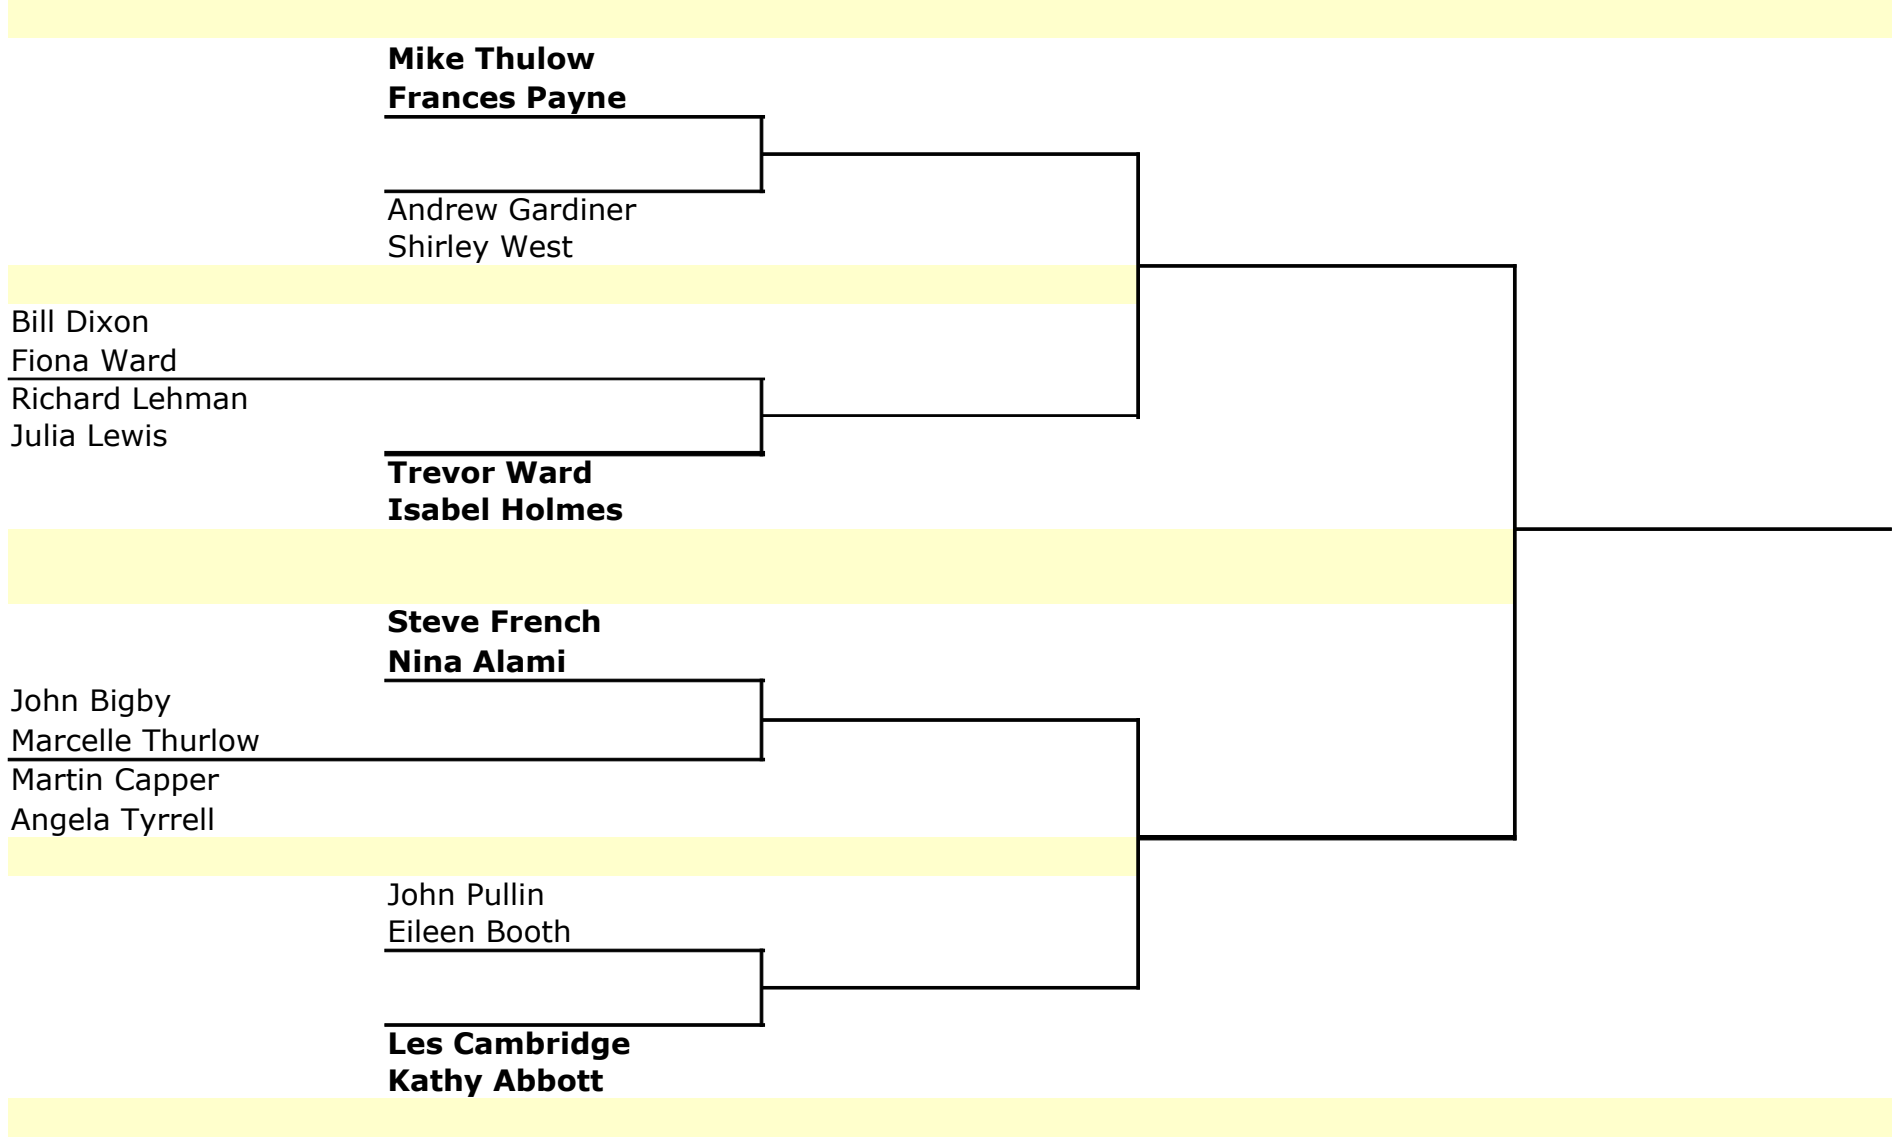

Mixed Vet's Doubles

First Round
date

Quarter Finals
date

Semi Finals
date

Final
date

Mike Thulow
Frances Payne

Andrew Gardiner
Shirley West

Bill Dixon
Fiona Ward
Richard Lehman
Julia Lewis

Trevor Ward
Isabel Holmes

Steve French
Nina Alami

John Bigby
Marcelle Thurlow
Martin Capper
Angela Tyrrell

John Pullin
Eileen Booth

Les Cambridge
Kathy Abbott