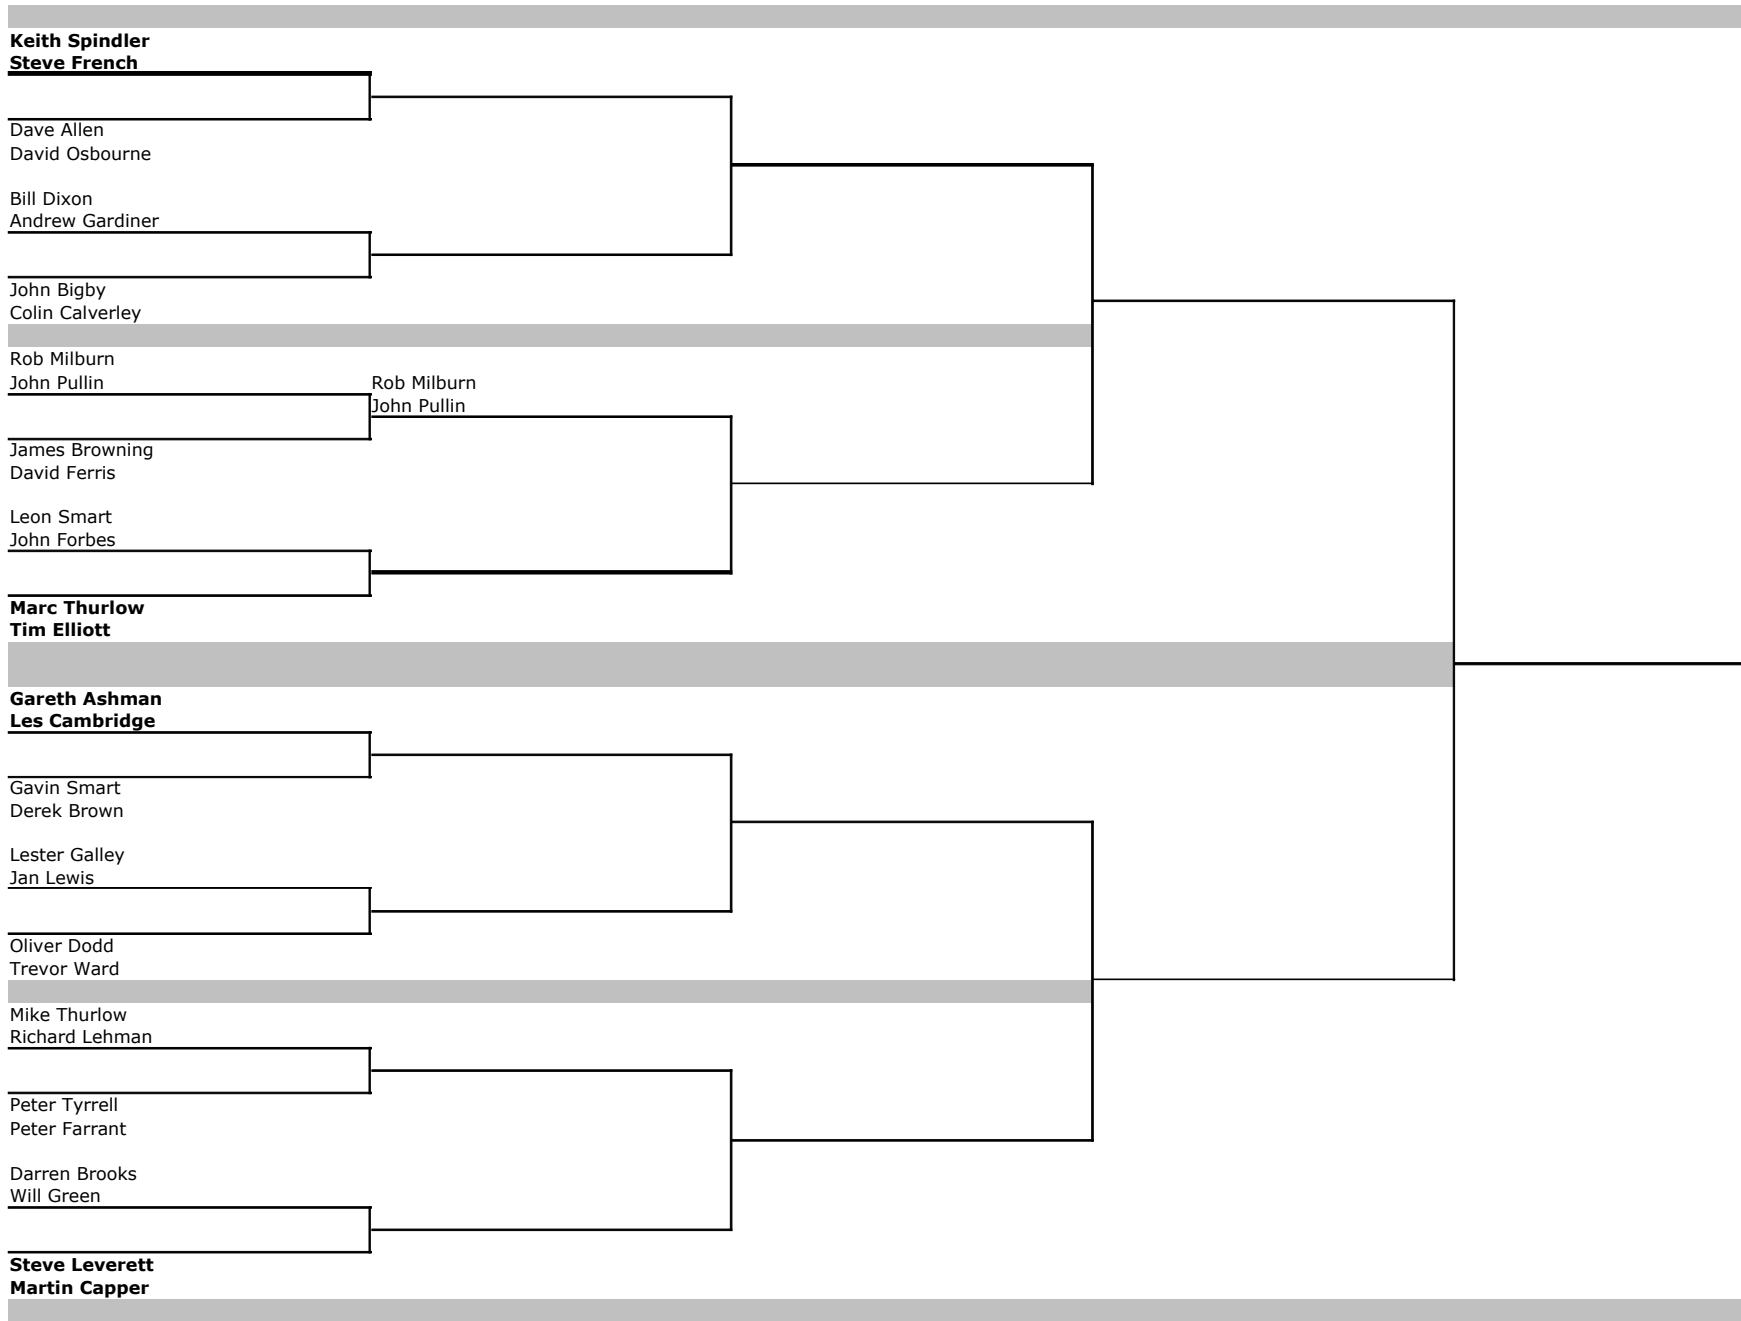

Lester Galley
Jan Lewis

Oliver Dodd
Trevor Ward

Mike Thurlow
Richard Lehman

Peter Tyrrell
Peter Farrant

Darren Brooks
Will Green

Steve Leverett
Martin Capper

Ladies Doubles

Quarter Finals
date