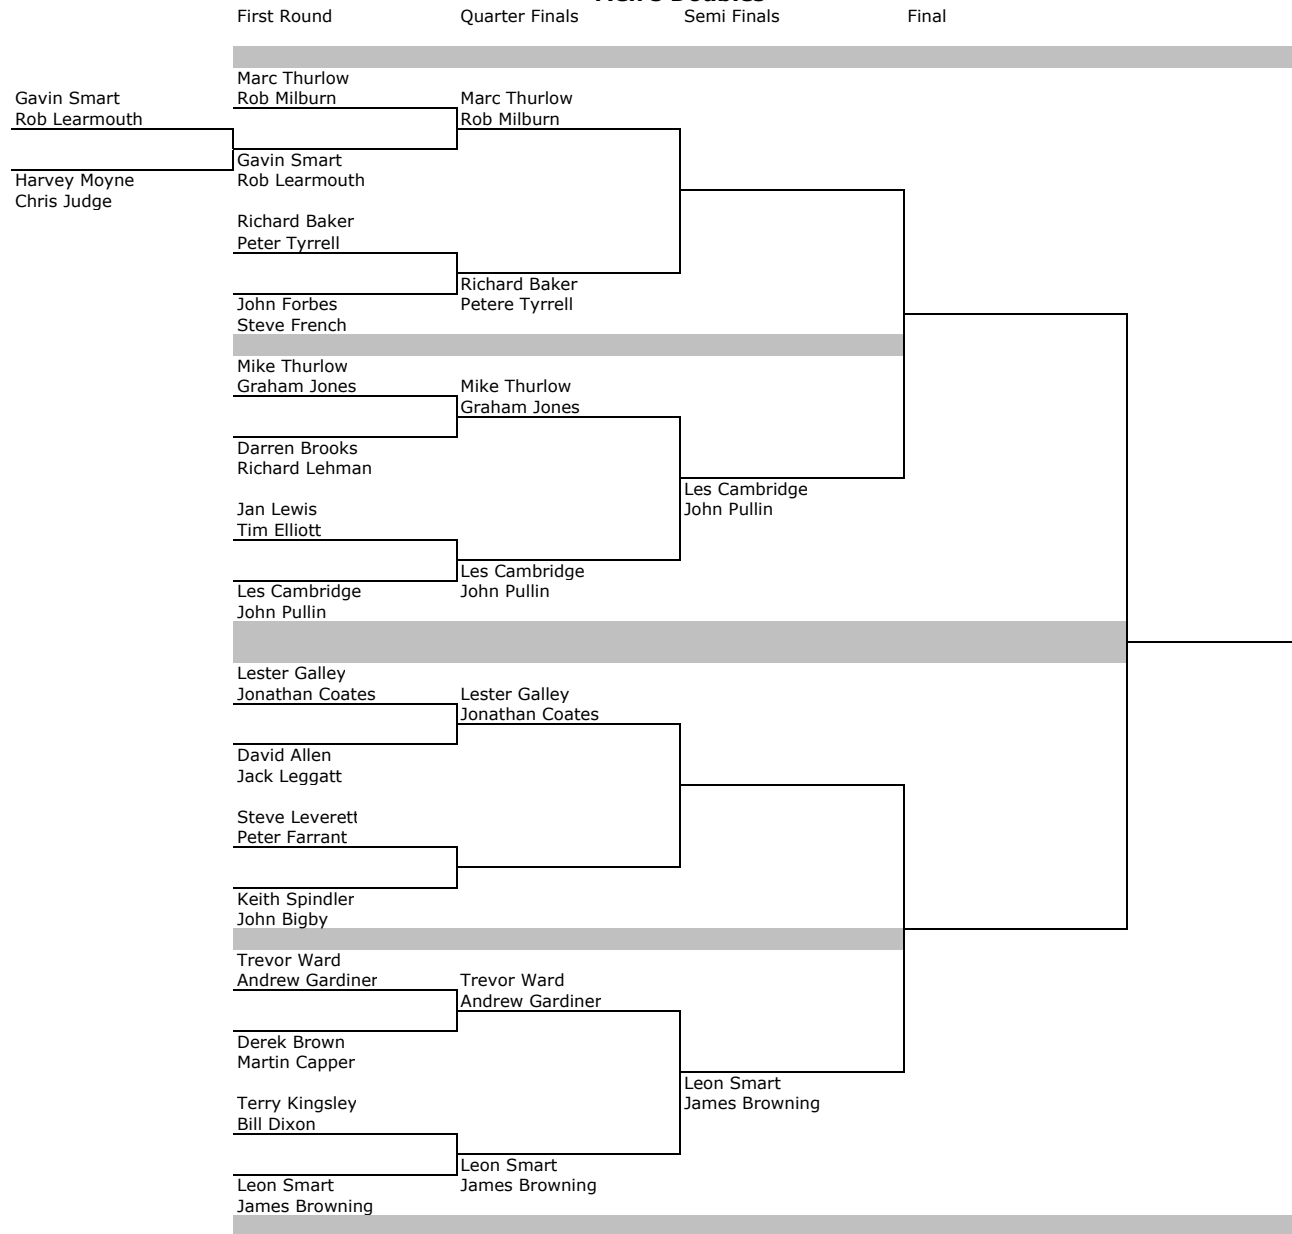

Men's Doubles

Ladies Doubles

Quarter Finals

Semi Finals

Final

Pru Jones

Catherine French

Pru Jones